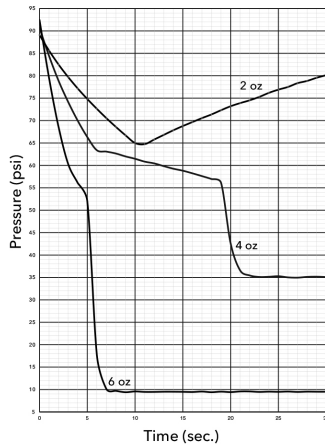

Pump Performance

System Performance Tested with 50 psi pre-charge and 30 psi city water pressure

Specifications

System Weight:	12.3 lb (5.6 kg)
Dimensions (in)	12.0 x 10.3 x 6.7
(mm)	305 x 260 x 170
System certification	NSF 18 Component
Pump certifications	NSF 18, UL Listed (115V)
Tank certification	NSF 61

System designed for ambient/cold water temperatures

Performance Specifications: Pump

Max Amp Draw:	115V AC	0.9 amp
	230V AC	0.5 amp
	Cycle	50/60 Hz
Priming:	Wet	15 feet (4.6m)
Max Flow:		1.5 GPM (5.7 LPM)
Max Discharge Pressure:		87 psi (6 bar)
Max Inlet Pressure:		55 psi (3.8 bar)

Performance Specifications: Tank

Total Capacity, Tank:	1 GL (3.78 Lt)
Max Operating Pressure:	87 psi (6 bar)

Model	Input Voltage	System Connections		Pump Port Configuration	Plug Type
		In	Out		
R28302712	230 VAC	3/8" HB	3/8" HB	Quick Connect	Europe, Russia
R28304712	230 VAC	3/8" HB	3/8" HB	Quick Connect	U.K.
028300710	115 VAC	3/8" HB	3/8" HB	NPT	U.S.
028300712	115 VAC	3/8" HB	3/8" HB	Quick Connect	U.S.