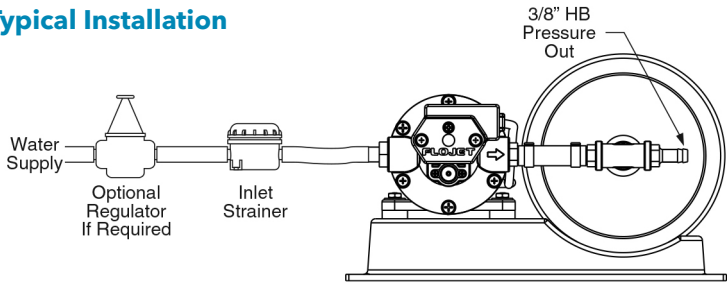

1 GL (3.78) Water Boost System

Typical Installation

Typical Applications

- Beverage dispense systems
- Carbonators, ice machines, water dispensers
- Water filtration systems
- Non-carbonated drink dispensing valves
- Coffee and tea brewers